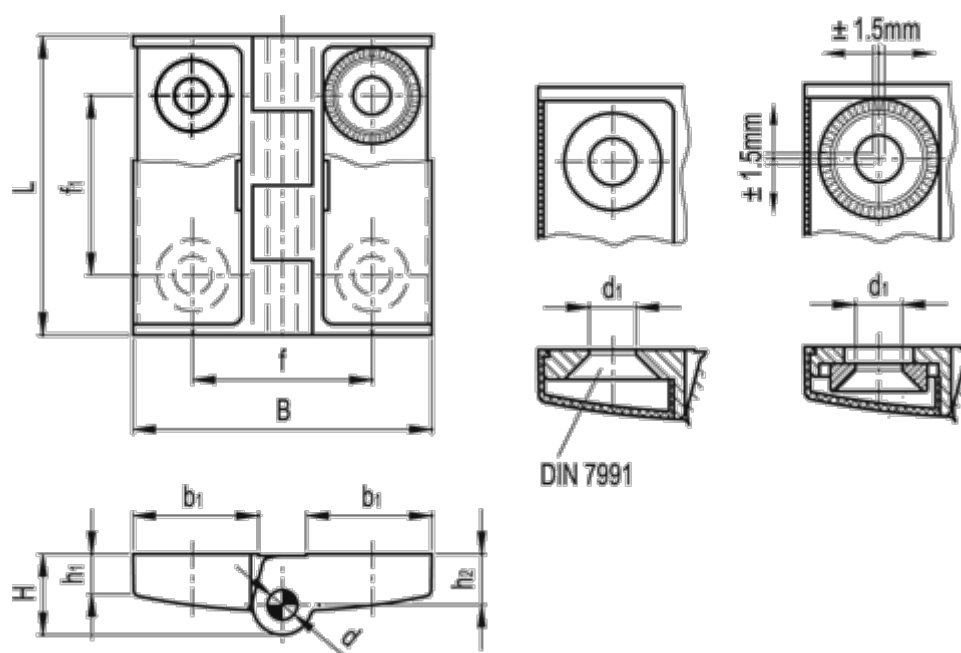

Article number: 2013386060  
Description: E+G Hinge  
GN 238-60-60-EJ-SR

## Measures

$B = 50$	$h_2 = 8.5$
$b_1 = 21$	$L = 50$
$d = 5$	
$d_1 = 6.3$	
$f = 30$	
$f_1 = 30$	
$H = 13.5$	
$h_1 = 7$	